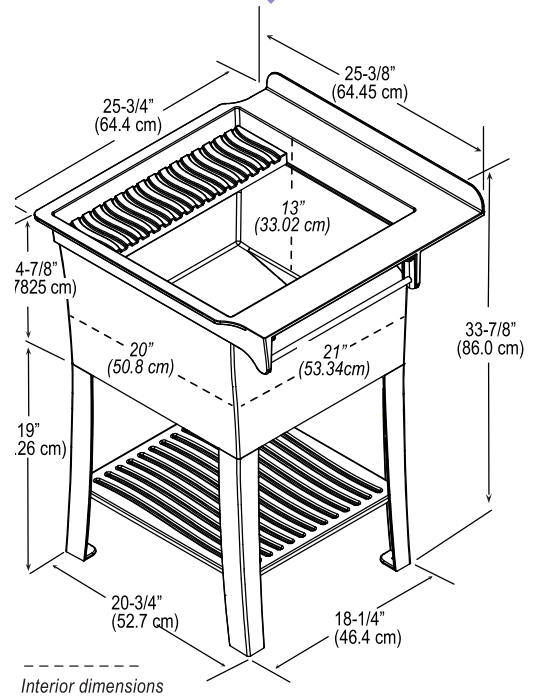

### PRODUCT DESCRIPTION

The perfect upgrade for your home remodeling project, The Maddox is a stain- and rust-resistant workhorse for laundry or utility room, garage, studio, pantry or greenhouse - damp spaces or dry! Towel bar and shelf keep supplies handy and organized; removable drying rack adds convenience. Compatible with any 4" mini-spread or center-set faucet; also can accommodate 8" wide-spread faucets.

### PRODUCT SPECIFICATIONS

**Model #:** 1980-30-01

**Material:** High-Impact Polypropylene

**Color:** White

**Size:** 25 3/4"D x  
25 3/8"W x  
33 7/8"H

**Weight:** 20 Lbs.

**Capacity:** 20 Gallons

**Overflow:** 20 Gallons

**Includes:** Sink; leg kit (4 plastic legs, 4 leg levelers, bolts and nuts, slip joints/nuts); washer; rubber drain stopper; drain strainer; towel bar dowel, brackets, and screws; shelf; removable drying rack; installation Instructions