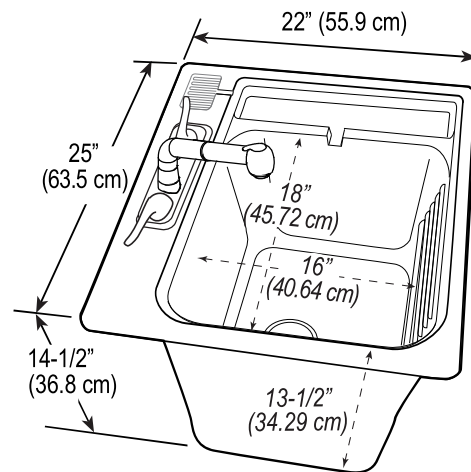

### PRODUCT DESCRIPTION

The popular 14.5-gallon Cashel Drop-In Sink is now available to order as a Fully Loaded Sink Kit including a faucet and everything else you need for an easy installation! Features a self-rim design and integrated washboard for function and convenience. Made of durable, stain- and rust-resistant ABS plastic, it's lightweight and fast to install in countertop or cabinet, and will quickly become indispensable in any workspace.

### PRODUCT SPECIFICATIONS

**Model #:** 1970-32-01

**Color:** White

**Material:** ABS

**Size:** 25"D x  
22" W x  
14 1/2"H

**Weight:** 9 Lbs.

**Capacity:** 14.5 Gallons

**Overflow:** 14.5 Gallons

**Includes:** Sink; plastic nuts, mounting bars and insert screws; basket strainer & drain; 4" chrome pull-out faucet; locknuts; plumbing connections (5/8" hose, slide zinc weight cover, zinc weight, check valve, wand assembly, large nuts, small compression nuts; plastic braided flexible supply line, wall tube; tail piece; P trap; T washer); plumber's tape; installation instructions

Cutout dimensions  
23" (58.4 cm) x 20" (50.8 cm)

For customer service, call **610-853-8227** or email [customerservice@cashelllc.com](mailto:customerservice@cashelllc.com).

CASHEL, LLC 850 West Chester Pike, Suite 200 | Havertown, PA 19083