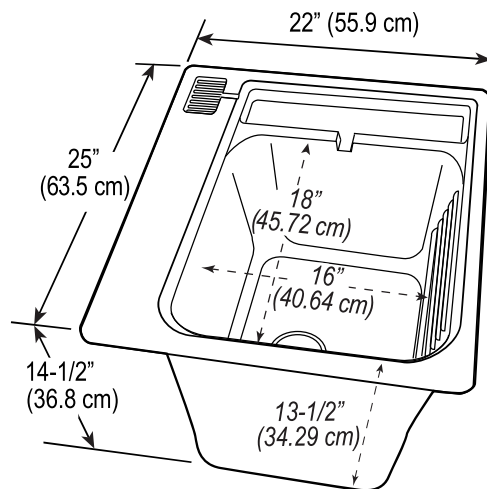

CASHEL

CashelLLC.com

Drop-in Sink

Essential Sink Kit

PRODUCT DESCRIPTION

Made of durable ABS plastic and offering a 14.5-gallon capacity, the Cashel Drop-In Essential sink is lightweight for easy countertop or cabinet installation. Features a self-rim design and an integrated washboard for convenience. Rust- and stain-resistant, this utility sink is fast to install, and will quickly become indispensable in any workspace.

PRODUCT SPECIFICATIONS

- Model #:** 1970-20-01
- Material:** ABS
- Color:** White
- Size:** 25"D x 22" W x 14 1/2"H
- Weight:** 7 Lbs.
- Capacity:** 14.5 Gallons
- Overflow:** 14.5 Gallons
- Includes:** Sink; plastic nuts, mounting bars and insert screws; installation instructions

Cutout dimensions

For customer service, call **610-853-8227** or email customerservice@cashellc.com.

CASHEL, LLC 850 West Chester Pike, Suite 200 | Havertown, PA 19083