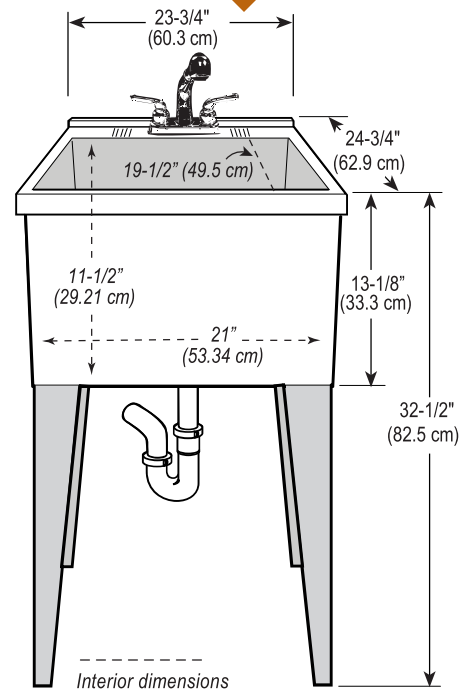

### PRODUCT DESCRIPTION

Cashel's workhorse best-seller has tough new legs to stand on – constructed in heavy-gauge steel. This extra-sturdy, freestander lives up the load in laundry or utility rooms, garages, pantries, greenhouses or studios. With a 20-gallon capacity, pull-out faucet and self-draining soap holders and an extra-strength, stain- and rust-resistant polypropylene tub. Installs with common tools. In your choice of White or Granite colors.

### PRODUCT SPECIFICATIONS

**Model #:** 1960-32-01/2

**Material:** High-Impact Polypropylene

**Color:** 1960-32-21 SL White (shown)  
1960-32-22 SL Granite

**Size:** 23 3/4"W x 24 3/4"D x 32 1/2"H

**Weight:** 18 Lbs.

**Capacity:** 20 Gallons

**Overflow:** 20 Gallons

**Includes:** Sink; leg kit (4 heavy-gauge steel legs, 4 adjustable levelers, bolts and nuts); slip joints/nuts; washer; rubber drain stopper; drain strainer; 4" chrome pull-out faucet; locknuts; plumbing connections (54" hose, slide zinc weight cover, zinc weight, check valve, wand assembly, large nuts, small compression nuts; plastic braided flexible supply line, wall tube; tail piece; P trap; T washer); plumber's tape; installation instructions