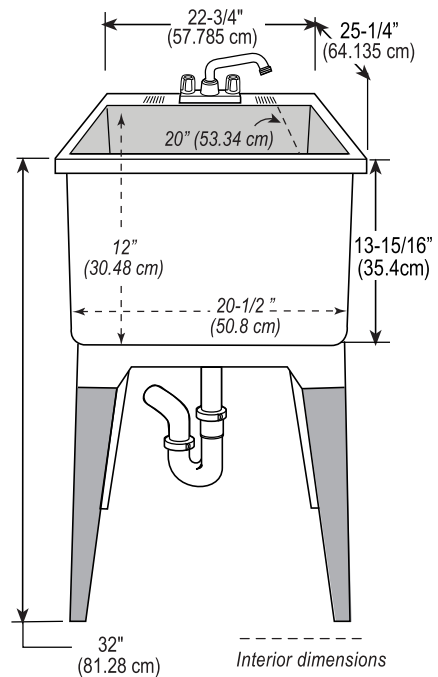

CASHEL

CashelLLC.com

Standard Sink with Steel Legs

Fully-Loaded Sink Kit

PRODUCT DESCRIPTION

Heavy-gauge steel legs come standard on this version of the essential Cashel basic. Upgrade without breaking the bank! Made of sturdy polypropylene and offering a generous 19-gallon capacity, it's an entry-level option for your household or business needs. With self-draining, built-in soap dishes and a 4" faucet included, this freestanding sink is a quick functional upgrade for laundry or utility rooms, pantry, garage, studio or greenhouse. Rust and stain resistant, ideal for damp spaces and dry. Comes complete with all you need, with no special tools required.

PRODUCT SPECIFICATIONS

Model #: 1950-31-11 SL

Material: High-impact Polypropylene; Heavy-Gauge Steel

Color: White

Size: 22 3/4"W x 25 1/4"D x 32"H

Weight: 14 Lbs.

Capacity: 19 Gallons

Overflow: 19 Gallons

Includes: Sink; leg kit (4 heavy-gauge steel legs, 4 adjustable levelers, bolts and nuts); slip joints/nuts; washer; rubber drain stopper; drain strainer; 4" chrome pull-out faucet; locknuts; plumbing connections (tubes coupling nuts, plastic sleeve; plastic braided flexible supply lines valves; wall tube; tail piece; P trap; T washer), plumbers tape; installation instructions