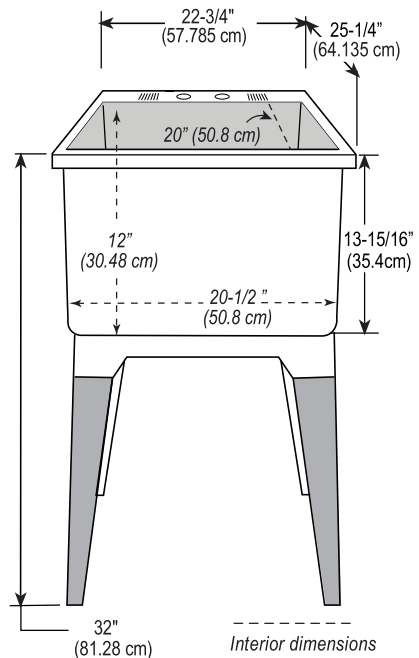

CASHEL

CashelLLC.com

Standard Sink with Steel Legs

Essential Sink Kit

PRODUCT DESCRIPTION

A step up for the dependable Cashel basic, outfitted with ultra-strong steel legs. This entry-level option for your household or business needs features a sturdy polypropylene tub, generous 19-gallon capacity and self-draining and built-in soap dishes. A quick functional upgrade for laundry or utility rooms, pantry, garage, studio or greenhouse, this freestanding utility sink is rust and stain resistant, making it ideal for damp spaces and dry. Installs with everyday tools, and accepts any 4" mini-spread or center-set faucet. Also takes 8" wide-spread faucets.

PRODUCT SPECIFICATIONS

- Model #:** 1950-20-11 SL
1950-50-11 SL / 6 pack
1950-10-11 SL / 56 pack
- Color:** White
- Material:** High-Impact Polypropylene;
Heavy-Gauge Steel
- Size:** 22 3/4"W x 25 1/4"D x 32"H
- Weight:** 11 Lbs.
- Capacity:** 19 Gallons
- Overflow:** 19 Gallons
- Includes:** Sink; leg kit (4 heavy-gauge steel legs, 4 adjustable levelers, bolts and nuts); slip joints/nuts*; washer*; rubber drain stopper*, drain strainer*; installation instructions